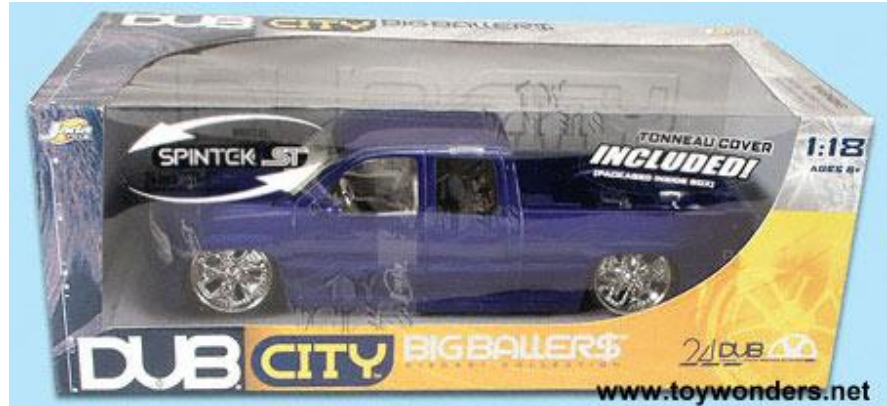

## Jada Toys Dub City - Chevy Silverado (2002, 1:18, Candy Purple) 63112MB5

[Our Products: Vehicle Models](#) > [Chevrolet](#)

Item#: 63112MB5

63112MB5 JADA Toys DUB City - 2002 Chevrolet Silverado pick-up truck. 1:18 scale diecast model car. This Chevy Silverado pick up is 12.25" long x 4.25"W x 3.5"H, free wheel, diecast metal with opening doors/hood/liftgate. The '02 Chevy Silverado features a flatbed cover and is equipt with bling-ed out accessories: chrome steering wheel, sound system, hydraulic system, video game system, [Spintek STK-5](#) rims, and custom floor mats. Sits on plaque. Street low rider. Big Ballers styling. This DUB City Silverado pickup truck is manufactured by Jada Toys. Dubcity. 63112 in Candy PURPLE color. Individually packed in a window box. GM is a trademark of the General Motors Corporation.