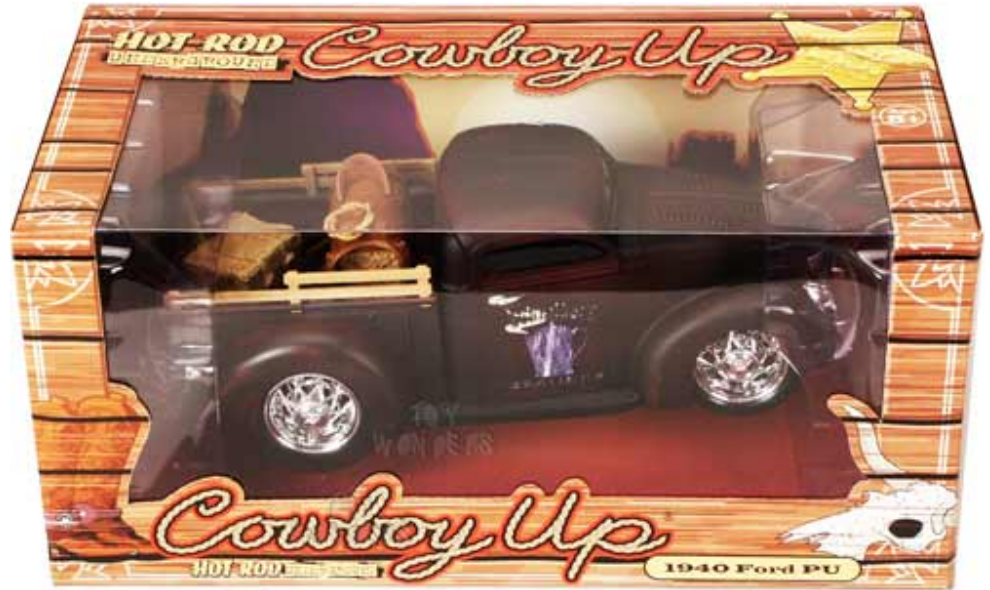

To see other Ford trucks ([click here](#)).

Case pack: 4 pcs.  
Price quoted is for 1 pcs.

MSRP: \$19.99

TOY WONDERS

www.toywonders.com

Add to Wishlist

NOTE: Any color information presented is deemed accurate by not guaranteed.